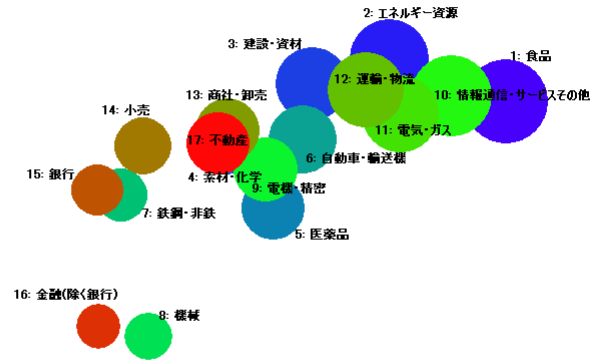

2017/6/16

20170616

Affect

AllRightsReserved, Copyright©2017, KSL

Affected

2017/6/9

20170609

Affect