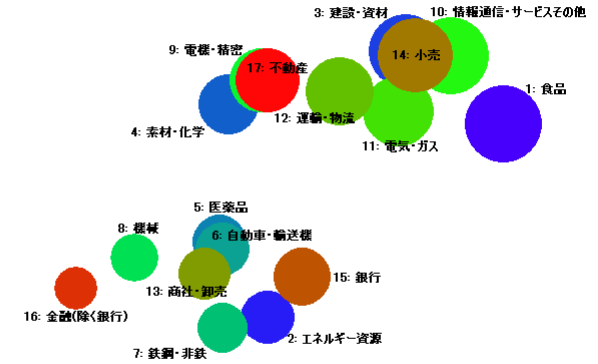

What's KSL Risk Structure Visualizing System?

▼ Overview of KSL Risk Structure Visualizing System

▼ View of Risk Structure Graph

Please contact us more details. info@ksl-jp.com

Risk Disclosure: KSL will not accept any liability for loss or damage as a result of reliance on the information contained within this website including data, quotes, charts and buy/sell signals. Before deciding to trade foreign exchange or any other financial instrument you should carefully consider your investment objectives, level of experience, and risk appetite. KSL does not bear any responsibility for any trading losses you might incur as a result of using this data.

2017/6/16

20170616

Affect

AllRightsReserved, Copyright©2017, KSL

Affected

2017/6/9

20170609

Affect

▼ Overview of KSL Risk Structure Visualizing System ▼ View of Risk Structure Graph

2017/5/26

20170526

Affect

AllRightsReserved, Copyright©2017, KSL

Affected

▲ Top

2017/5/19