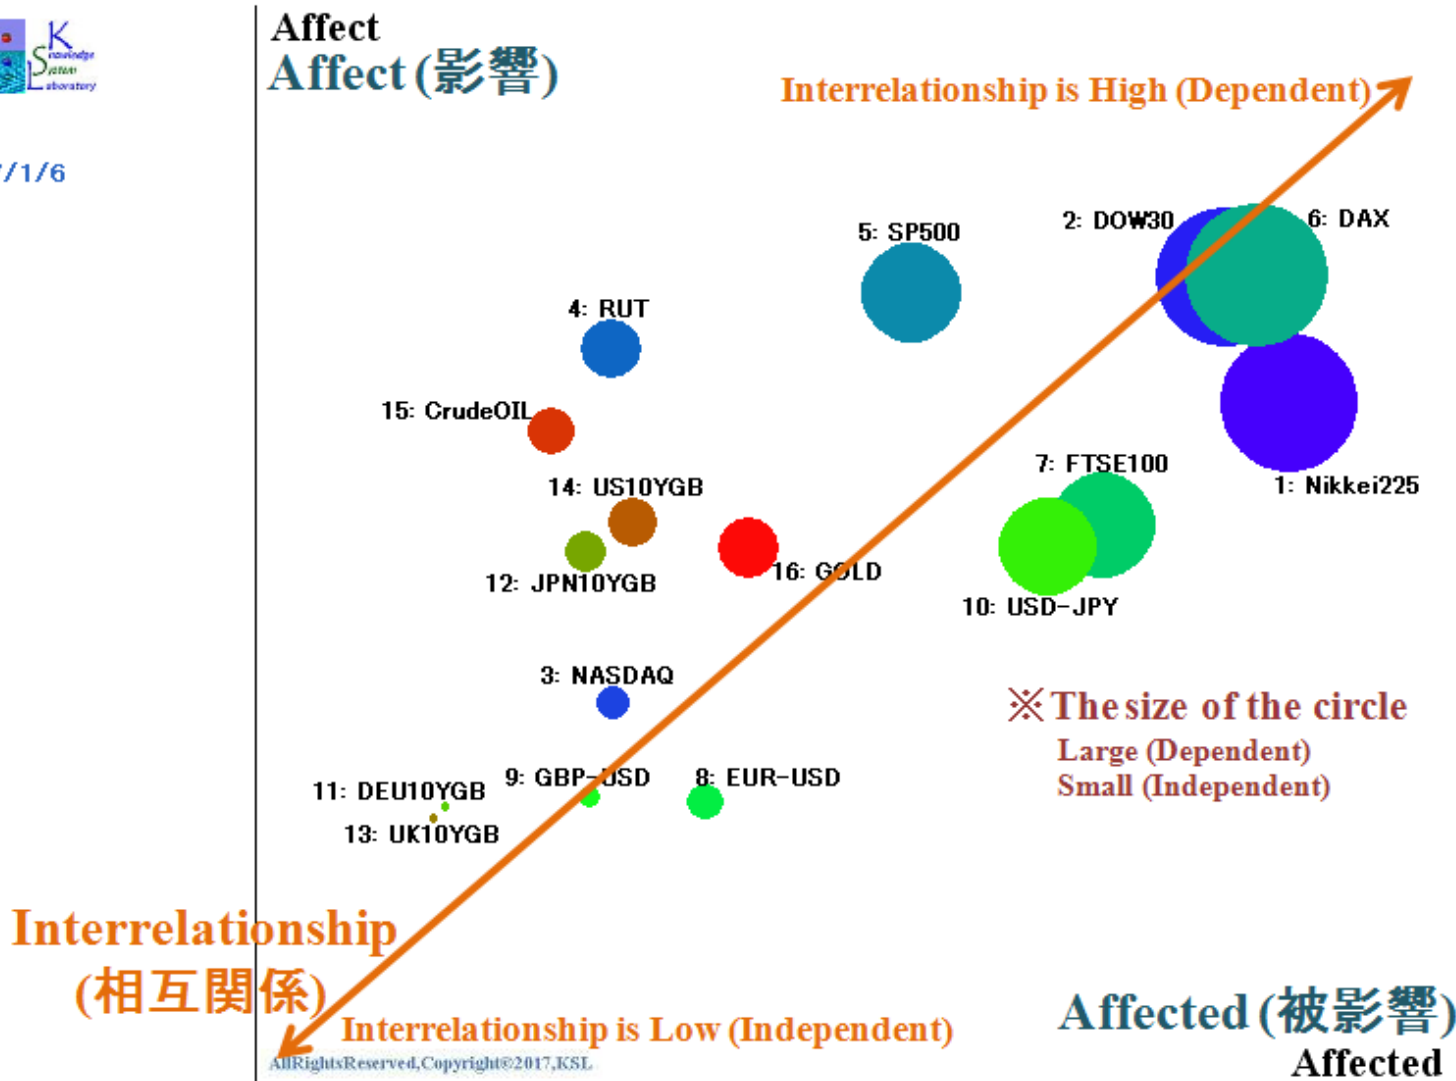

KSL PRism Risk Structure Visualizing System

Overview of KSL Risk Structure Visualizing System

View of Risk Structure Graph

2017/1/6

What do you understand through the Risk Structure Graph?

Do you fix your eyes on true risks now?
 The situation changes every hour.
 So you are probably mistaken.

But you can find out the main Risk Factor through the Risk Structure Graph.

2017/1/6

2017/1/13