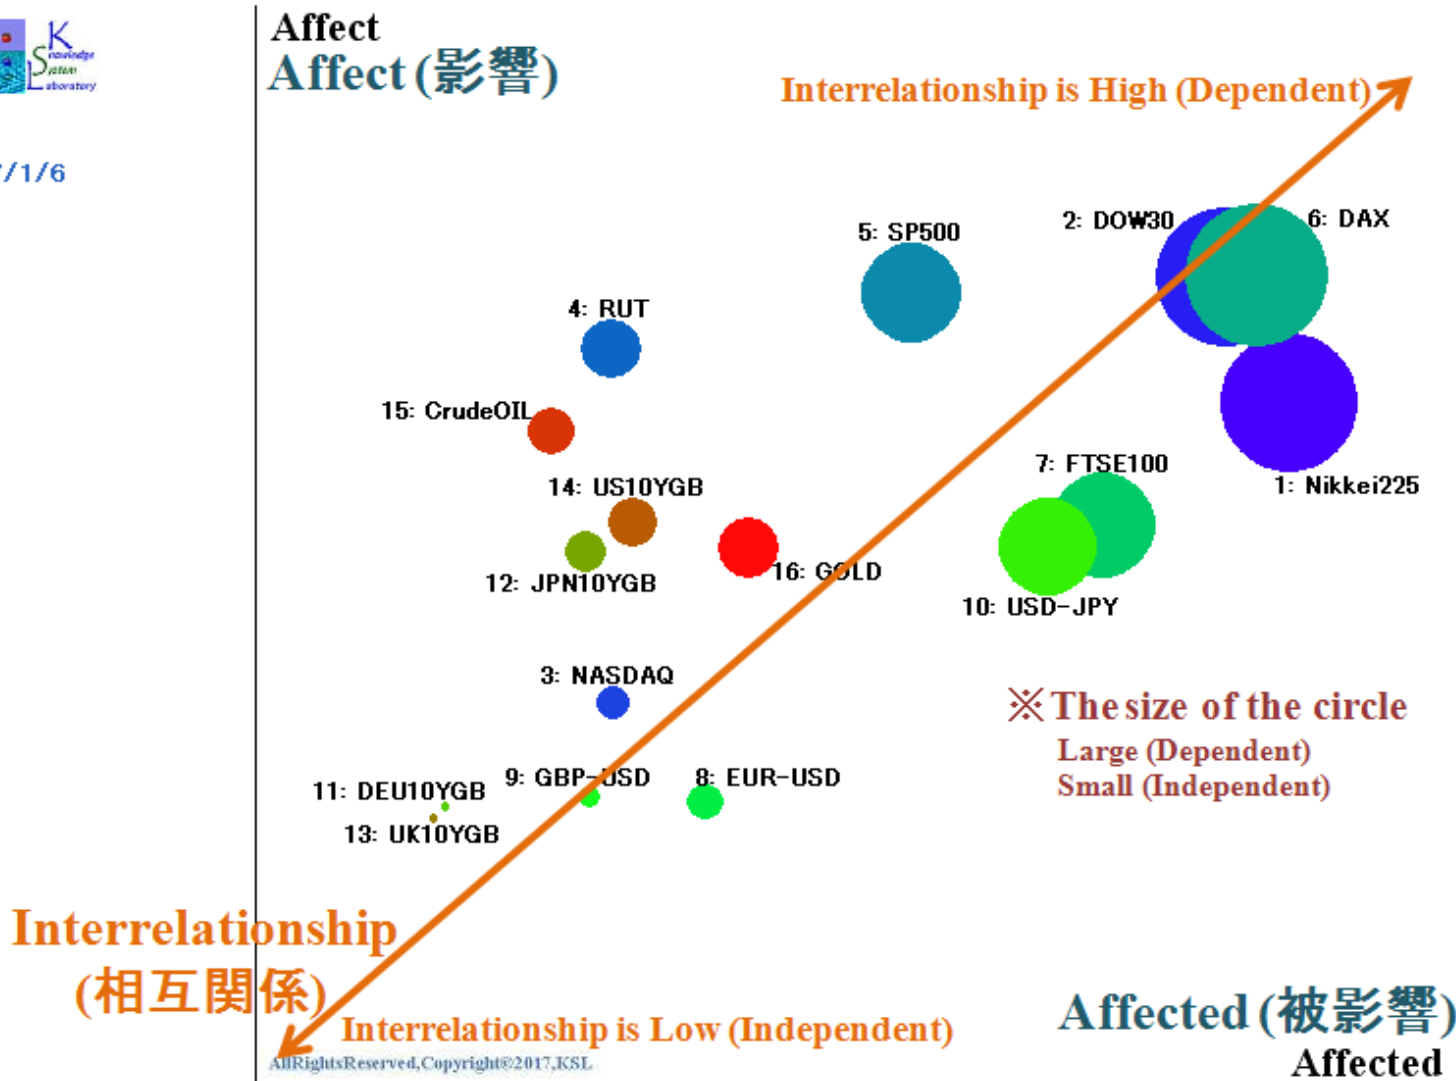

# KSL PRism Risk Structure Visualizing System

## Overview of KSL Risk Structure Visualizing System

# View of Risk Structure Graph

2017/1/6

# What do you understand through the Risk Structure Graph?

Do you fix your eyes on true risks now?  
 The situation changes every hour.  
 So you are probably mistaken.

But you can find out the main Risk Factor through the Risk Structure Graph.