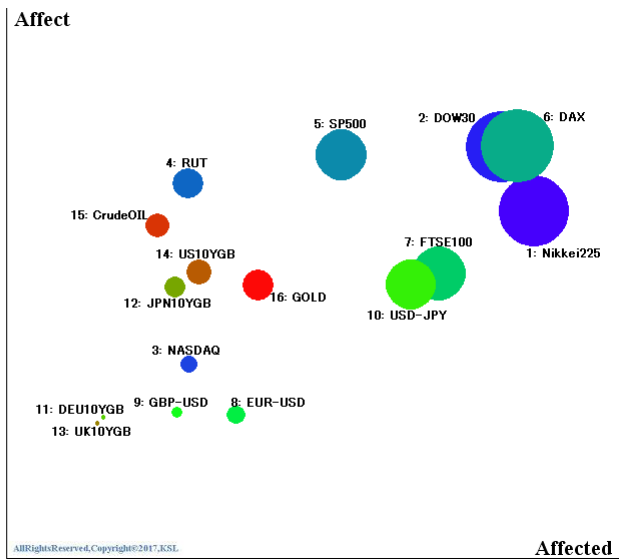

What do you understand through the Risk Structure Graph?

Do you fix your eyes on true risks now?
The situation changes every hour.
So you are probably mistaken.

But you can find out the main Risk Factor through the Risk Structure Graph.

2017/1/6

After one week

2017/1/13