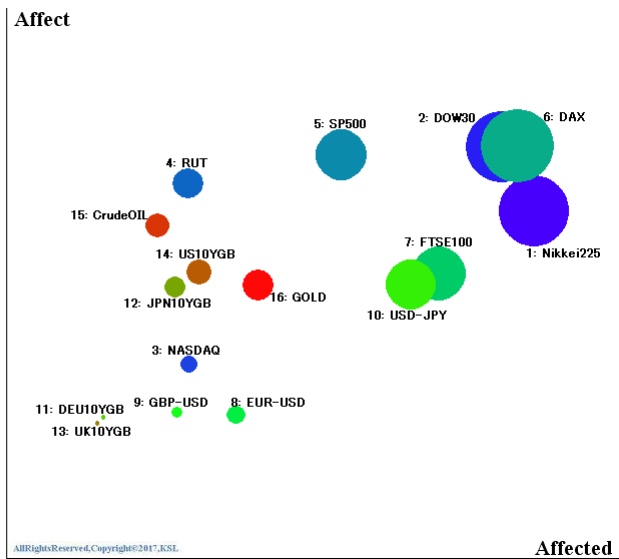

KSL PRism Risk Structure Visualizing System

Overview of KSL Risk Structure Visualizing System

View of Risk Structure Graph

2017/1/6

What do you understand through the Risk Structure Graph?

Do you fix your eyes on true risks now?
 The situation changes every hour.
 So you are probably mistaken.

But you can find out the main Risk Factor through the Risk Structure Graph.

2017/1/6

2017/1/13